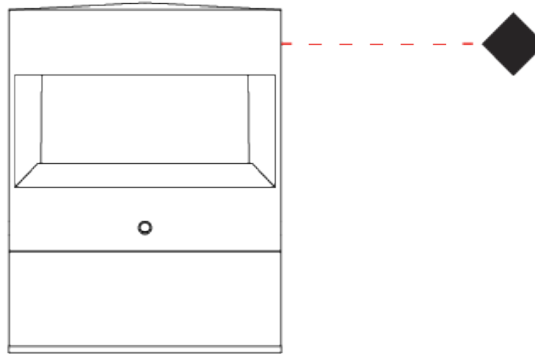

MICRO MENHIR POST

E9B163-

PROJECT

TYPE

SPECIFIER

QUANTITY

DATE